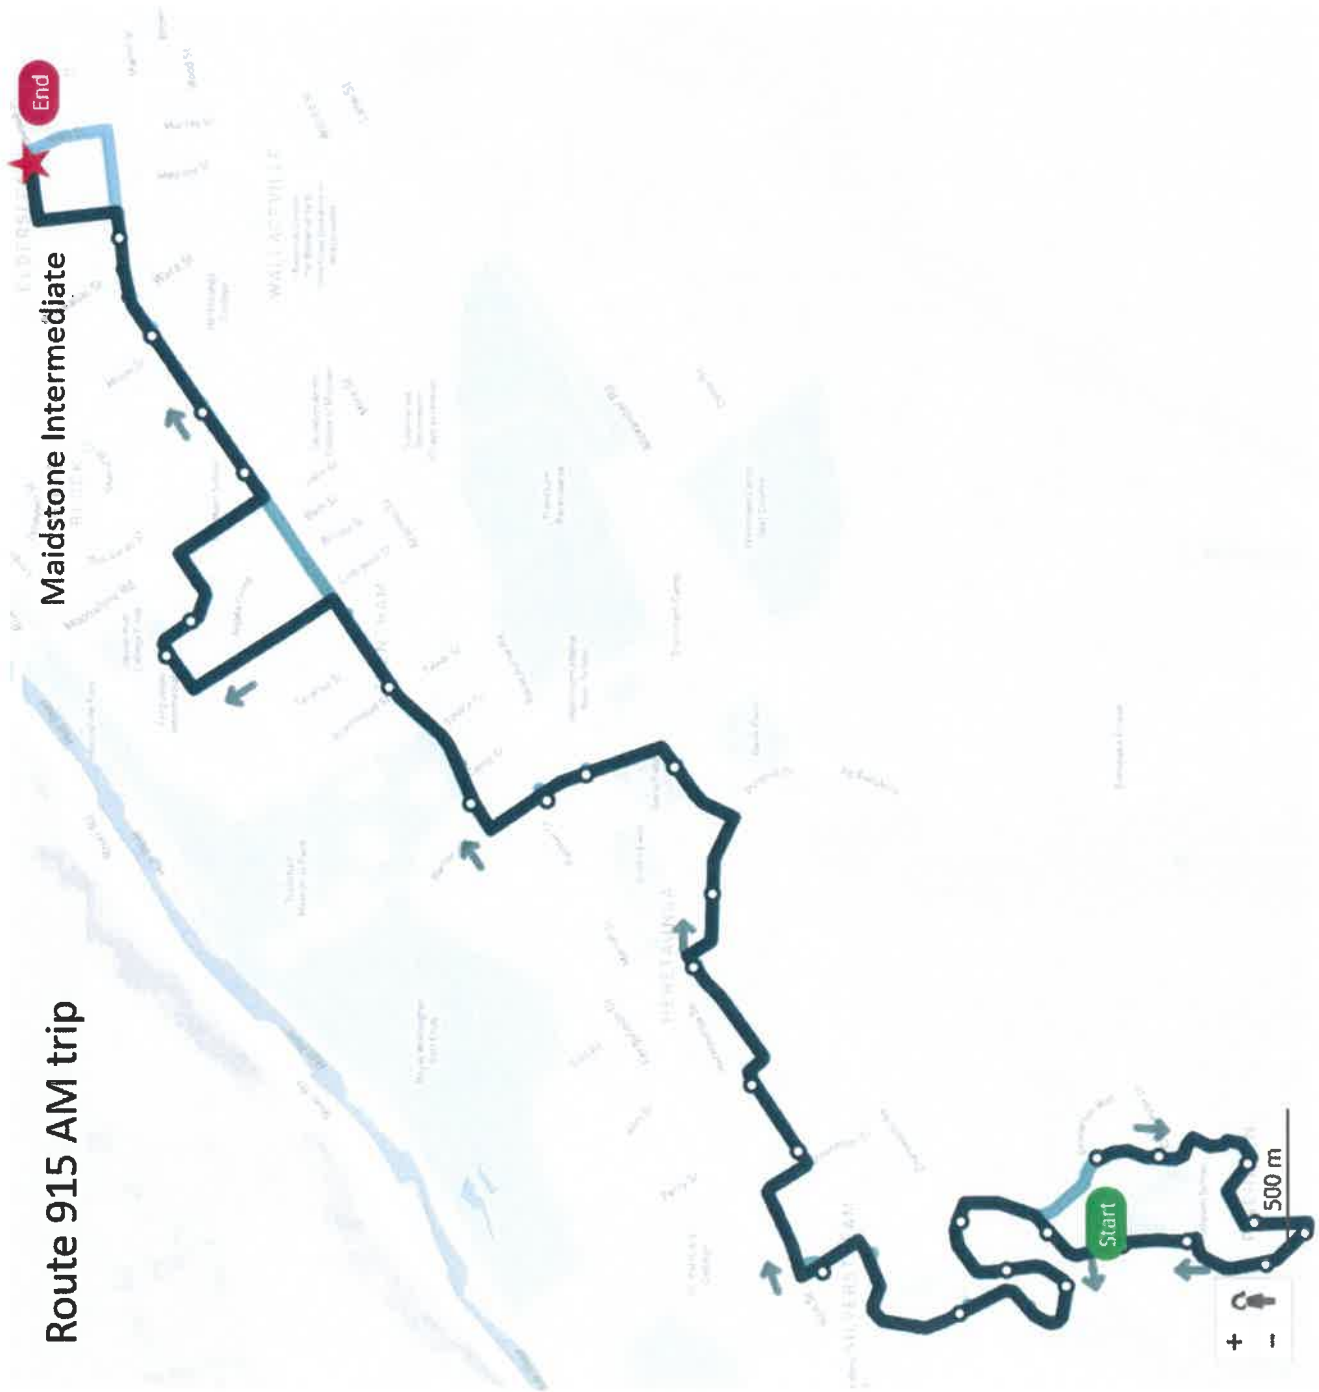

Route 915 AM trip