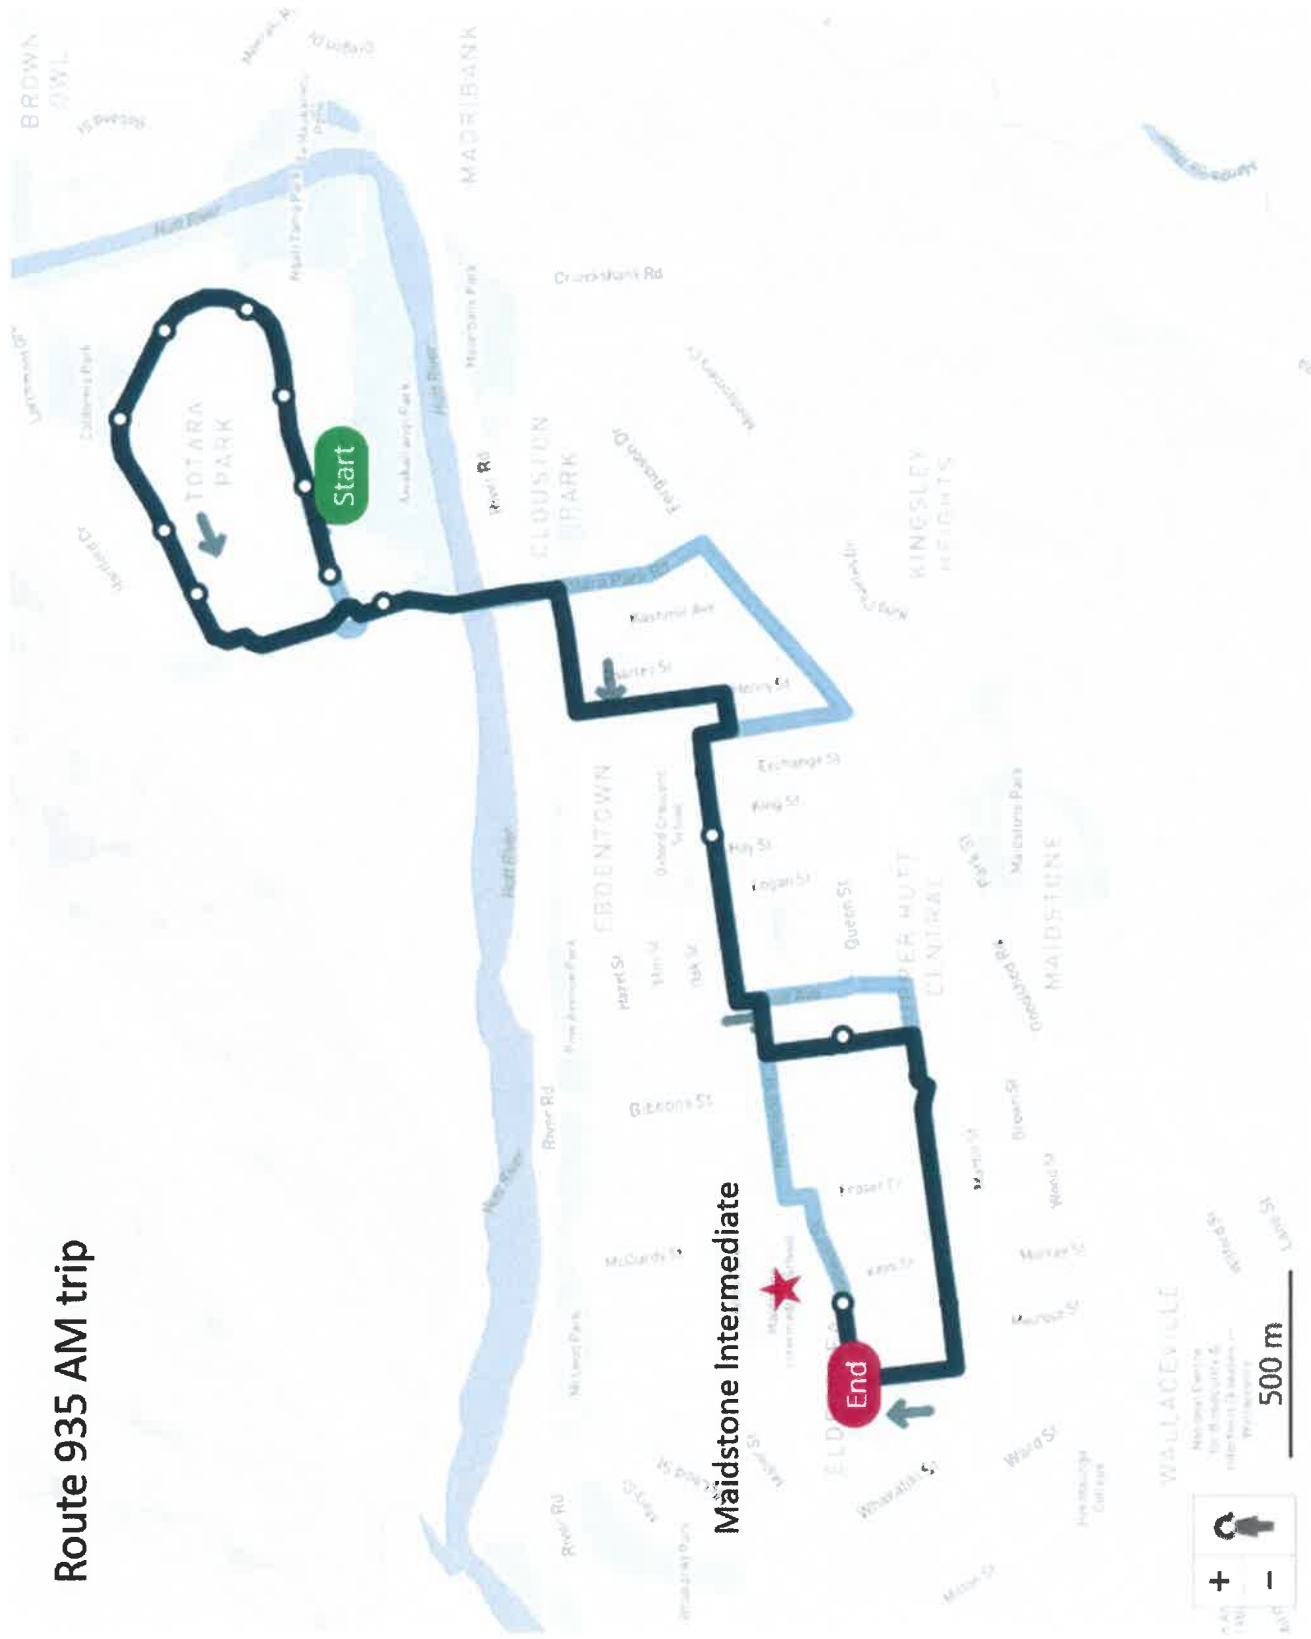

TOTARA PARK BUS SERVICE

ROUTE 935

Maidstone Intermediate School - school routes

Route 935

inbound

Monday to Friday (excludes Public Holidays)

Route bus stops

Totara Park Shops - California Drive	8511	8:30 AM
California Drive at Kentucky Street	8510	8:30 AM
California Drive at Brightwater Crescent	8509	8:31 AM
California Drive at Baltimore Crescent	8508	8:31 AM
California Drive at Delaware Grove	8507	8:32 AM
California Park	8506	8:33 AM
California Drive at Tacoma Drive	8505	8:33 AM
Totara Park - Tulsa Park	8504	8:34 AM
Totara Park Bridge	8503	8:35 AM
Oxford Crescent School (school stop)	9579	8:40 AM
Royal Street - St Joseph's School	9559	8:42 AM
Maidstone Intermediate School (school stop)	9560	8:45 AM

Route 935 AM trip

Maidstone Intermediate School - school routes

Route 935

outbound

Monday to Friday (excludes Public Holidays)

Route bus stops

Maidstone Intermediate School (school stop)	9560	3:00 PM
Royal Street - St Joseph's School	9559	3:02 PM
Oxford Crescent School (school stop)	9579	3:05 PM
Totara Park Shops - California Drive	8511	3:10 PM
California Drive at Kentucky Street	8510	3:10 PM
California Drive at Brightwater Crescent	8509	3:11 PM
California Drive at Baltimore Crescent	8508	3:12 PM
California Drive at Delaware Grove	8507	3:12 PM
California Park	8506	3:13 PM
California Drive at Tacoma Drive	8505	3:14 PM
Totara Park - Tulsa Park	8504	3:15 PM